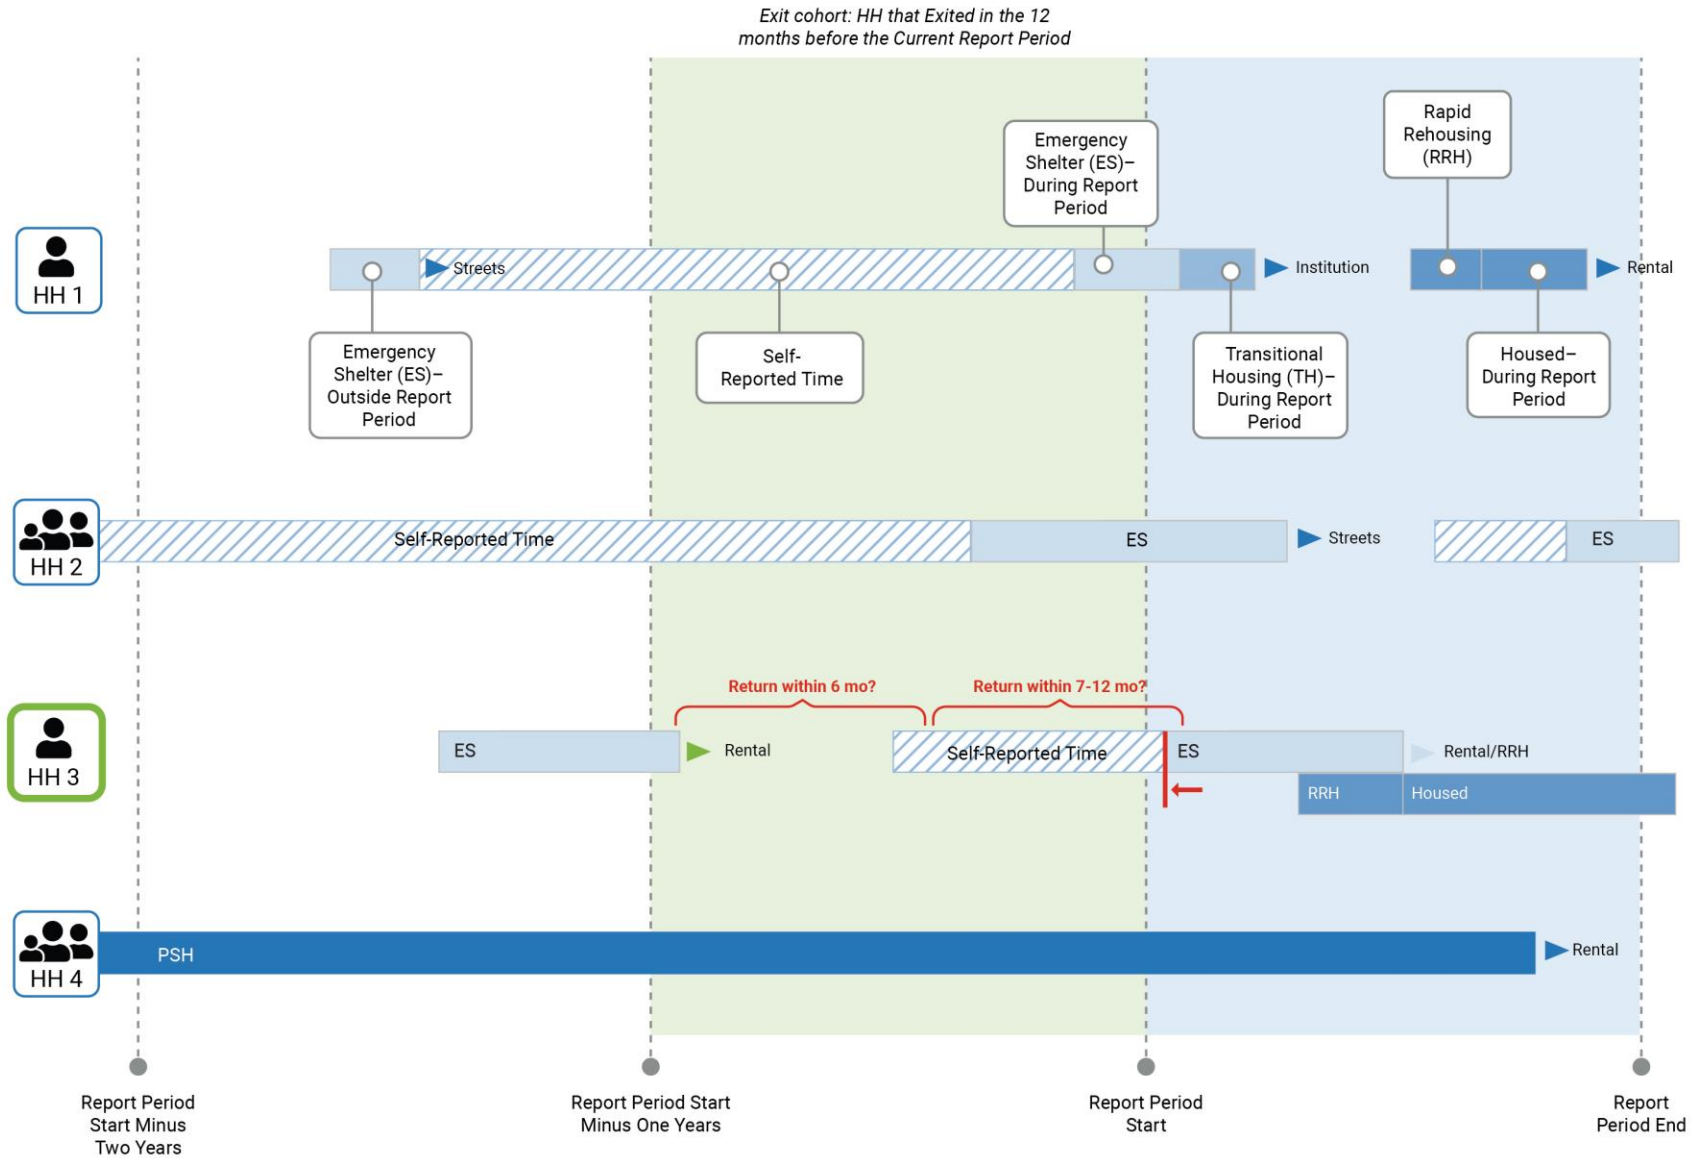

4 Households (HH) Served in System

Days Homeless Universe

3 Households (HH) Served in ES, TH, RRH, Pre-PSH

Exits Universe
3 Households (HH) Exited the Homeless System

Returns Universe, Exit Cohort 1
 2 Households (HH) Exited in the 1st 6 months

Timeframe for Returns
 measured in the Current Report
 Period for this exit cohort:
 Within 6 mo of exit

Exit cohort: HH that Exited within
 1st 6 months of Current Report Period

Returns Universe, Exit Cohort 2
 1 Household (HH) Exited in the 12 months before the Current Report Period

Timeframe for Returns measured in the Current Report Period for this exit cohort: within 6 mo of exit, within 12 mo of exit

Returns Universe, Exit Cohort 3

1 Household (HH) Exited between 12 and 24 months prior to the Current Report Period

Timeframe for Returns measured in the Current Report Period for this exit cohort: HH that Exited 13-24 mo Before Current Report Period

Exit cohort: HH that Exited between 12 and 24 months prior to the Current Report Period