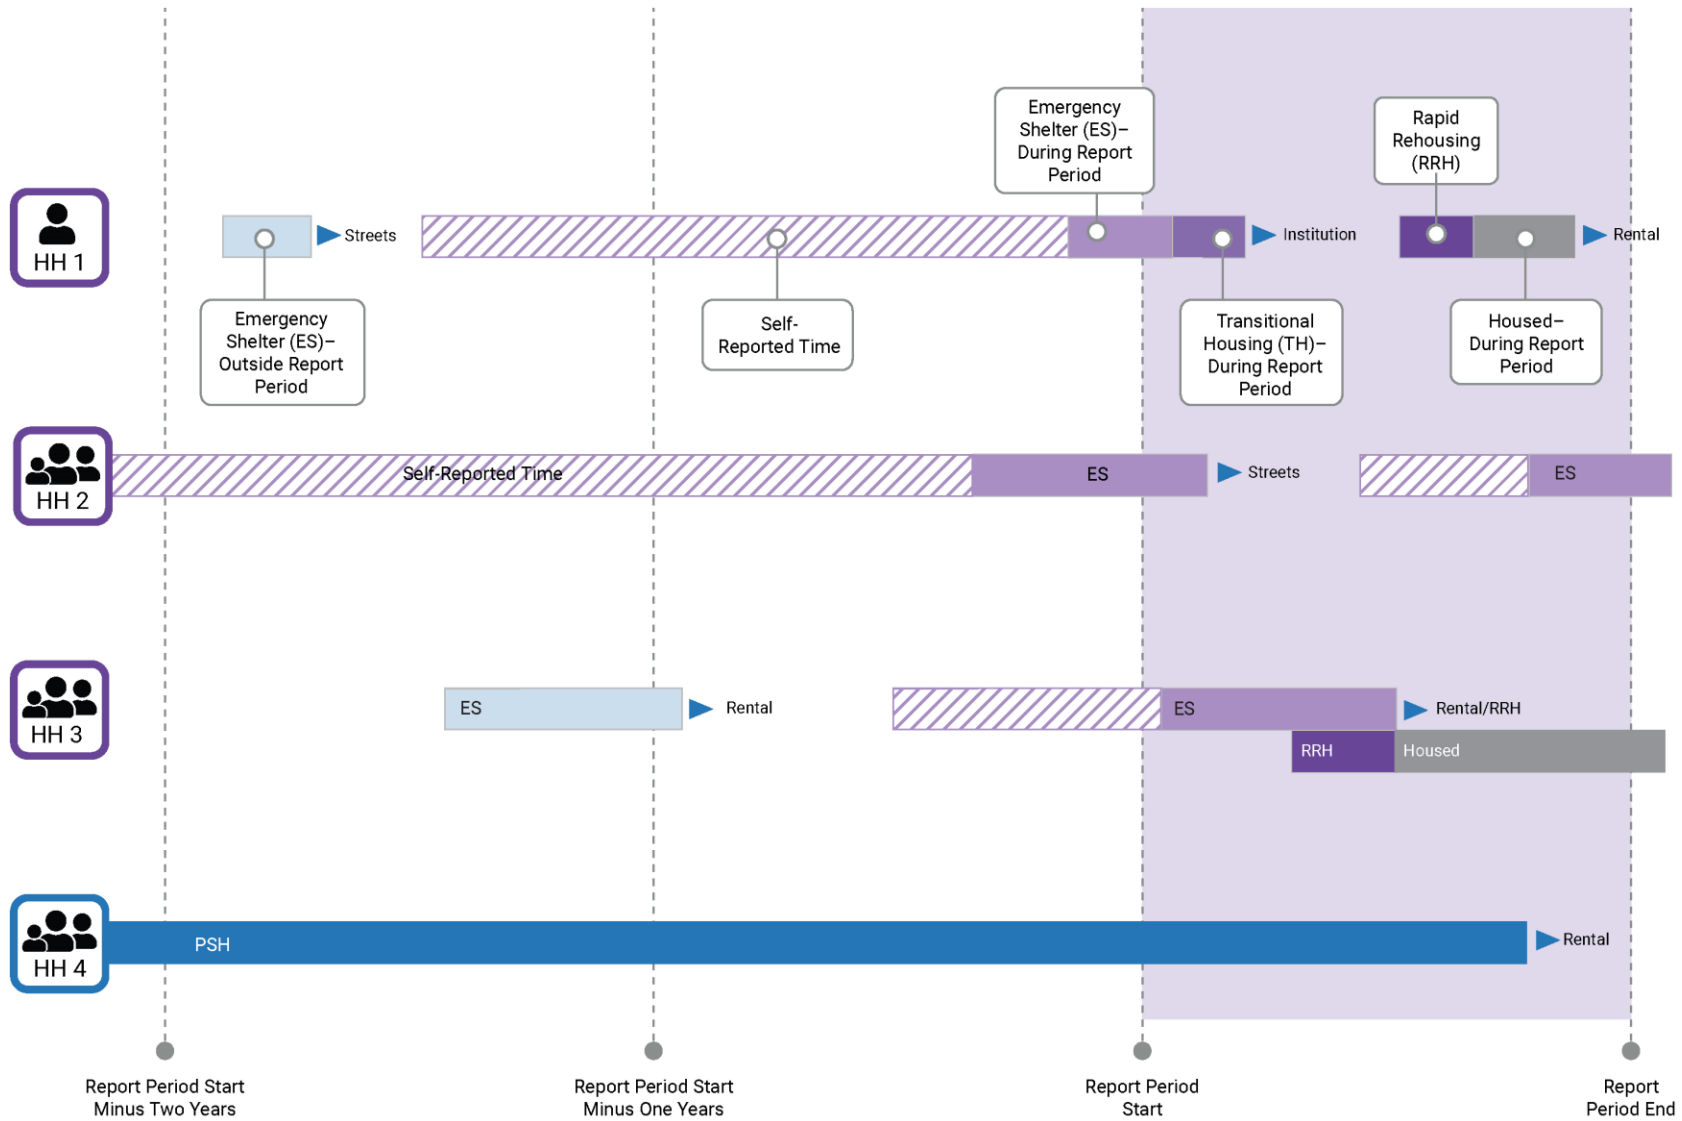

Stella P Universe Graphics

Base Universe

Days Homeless Universe

Exits Universe

Returns Universe, Exit Cohort 1

Returns Universe, Exit Cohort 2

Returns Universe, Exit Cohort 3

Base Universe

4 Households (HH) Served in System

Days Homeless Universe

3 Households (HH) Served in ES, TH, RRH, Pre-PSH

Exits Universe
3 Households (HH) Exited the Homeless System

Returns Universe, Exit Cohort 1
 2 Households (HH) Exited in the 1st 6 months

Timeframe for Returns
 measured in the Current Report
 Period for this exit cohort:
 Within 6 mo of exit

Exit cohort: HH that Exited within
 1st 6 months of Current Report Period

Returns Universe, Exit Cohort 2
 1 Household (HH) Exited in the 12 months before the Current Report Period

Timeframe for Returns measured in the Current Report Period for this exit cohort: within 6 mo of exit, within 12 mo of exit

Returns Universe, Exit Cohort 3

1 Household (HH) Exited between 12 and 24 months prior to the Current Report Period