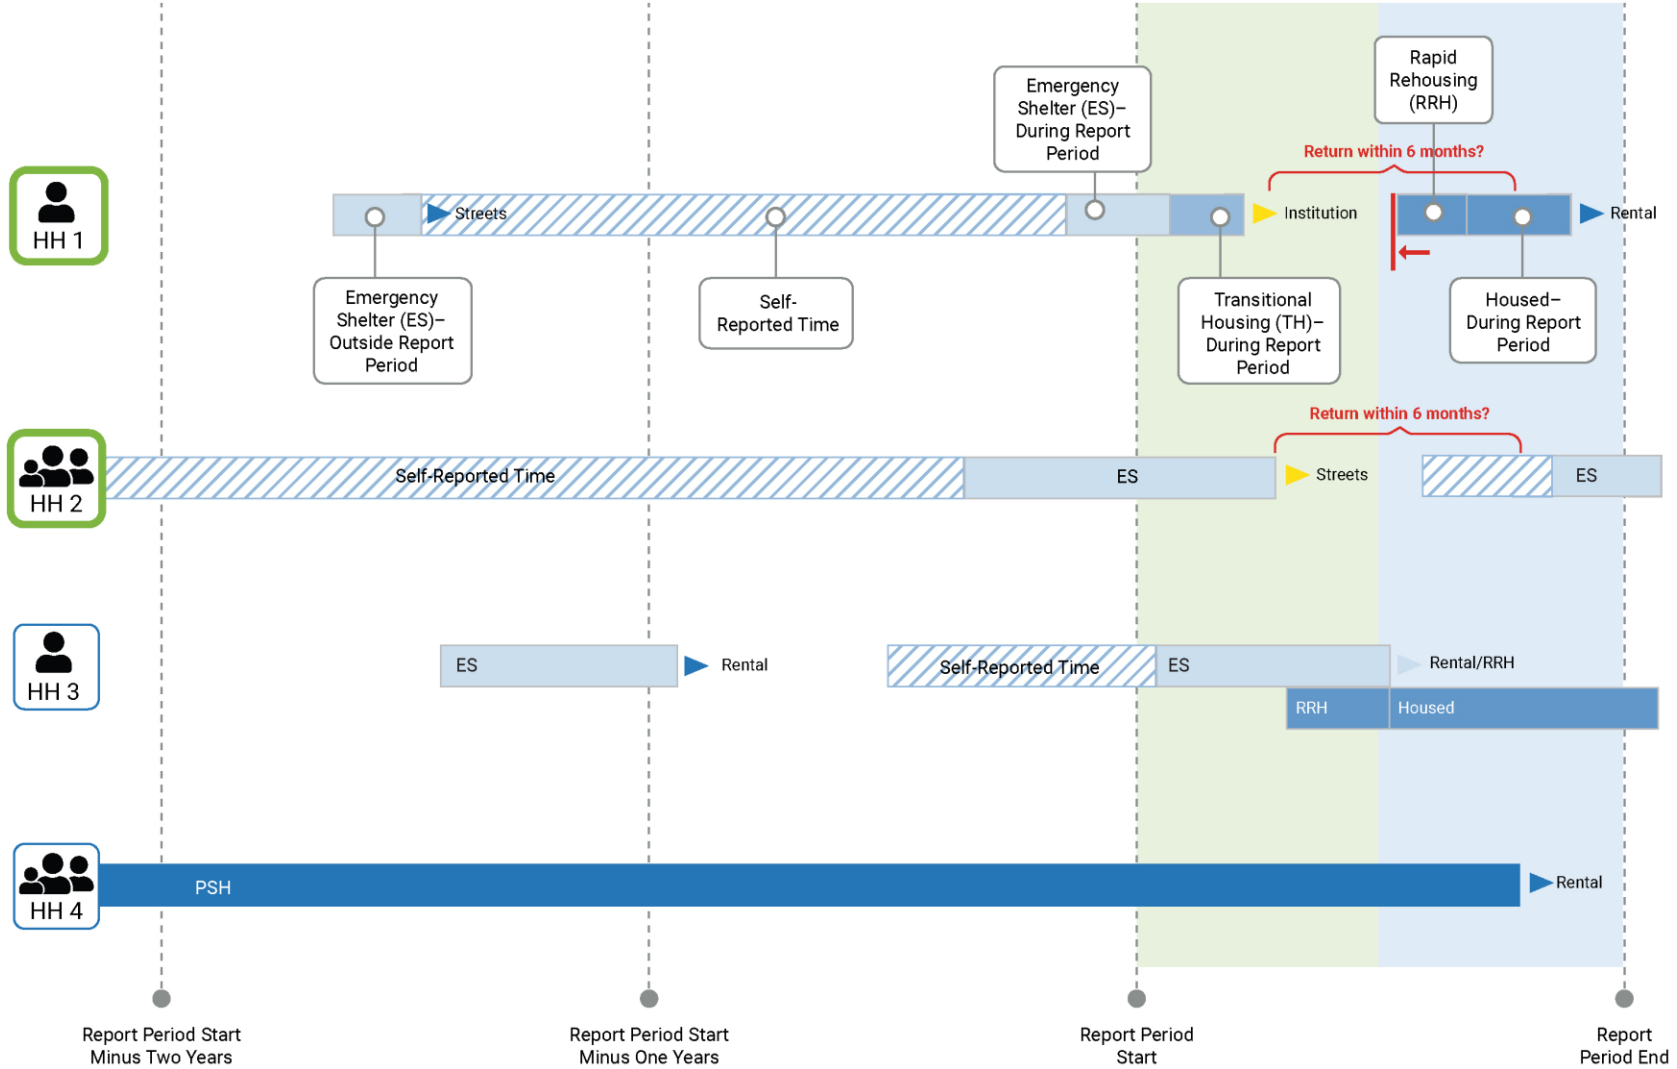

4 Households (HH) Served in System

Days Homeless Universe

3 Households (HH) Served in ES, TH, RRH, Pre-PSH

Exits Universe
3 Households (HH) Exited the Homeless System

Returns Universe, Exit Cohort 1
 2 Households (HH) Exited in the 1st 6 months

Timeframe for Returns
 measured in the Current Report
 Period for this exit cohort:
 Within 6 mo of exit

Exit cohort: HH that Exited within
 1st 6 months of Current Report Period

Returns Universe, Exit Cohort 2
 1 Household (HH) Exited in the 12 months before the Current Report Period

Timeframe for Returns measured in the Current Report Period for this exit cohort: within 6 mo of exit, within 12 mo of exit

Returns Universe, Exit Cohort 3

1 Household (HH) Exited between 12 and 24 months prior to the Current Report Period

Timeframe for Returns measured in the Current Report Period for this exit cohort: HH that Exited 13-24 mo Before Current Report Period

Exit cohort: HH that Exited between 12 and 24 months prior to the Current Report Period