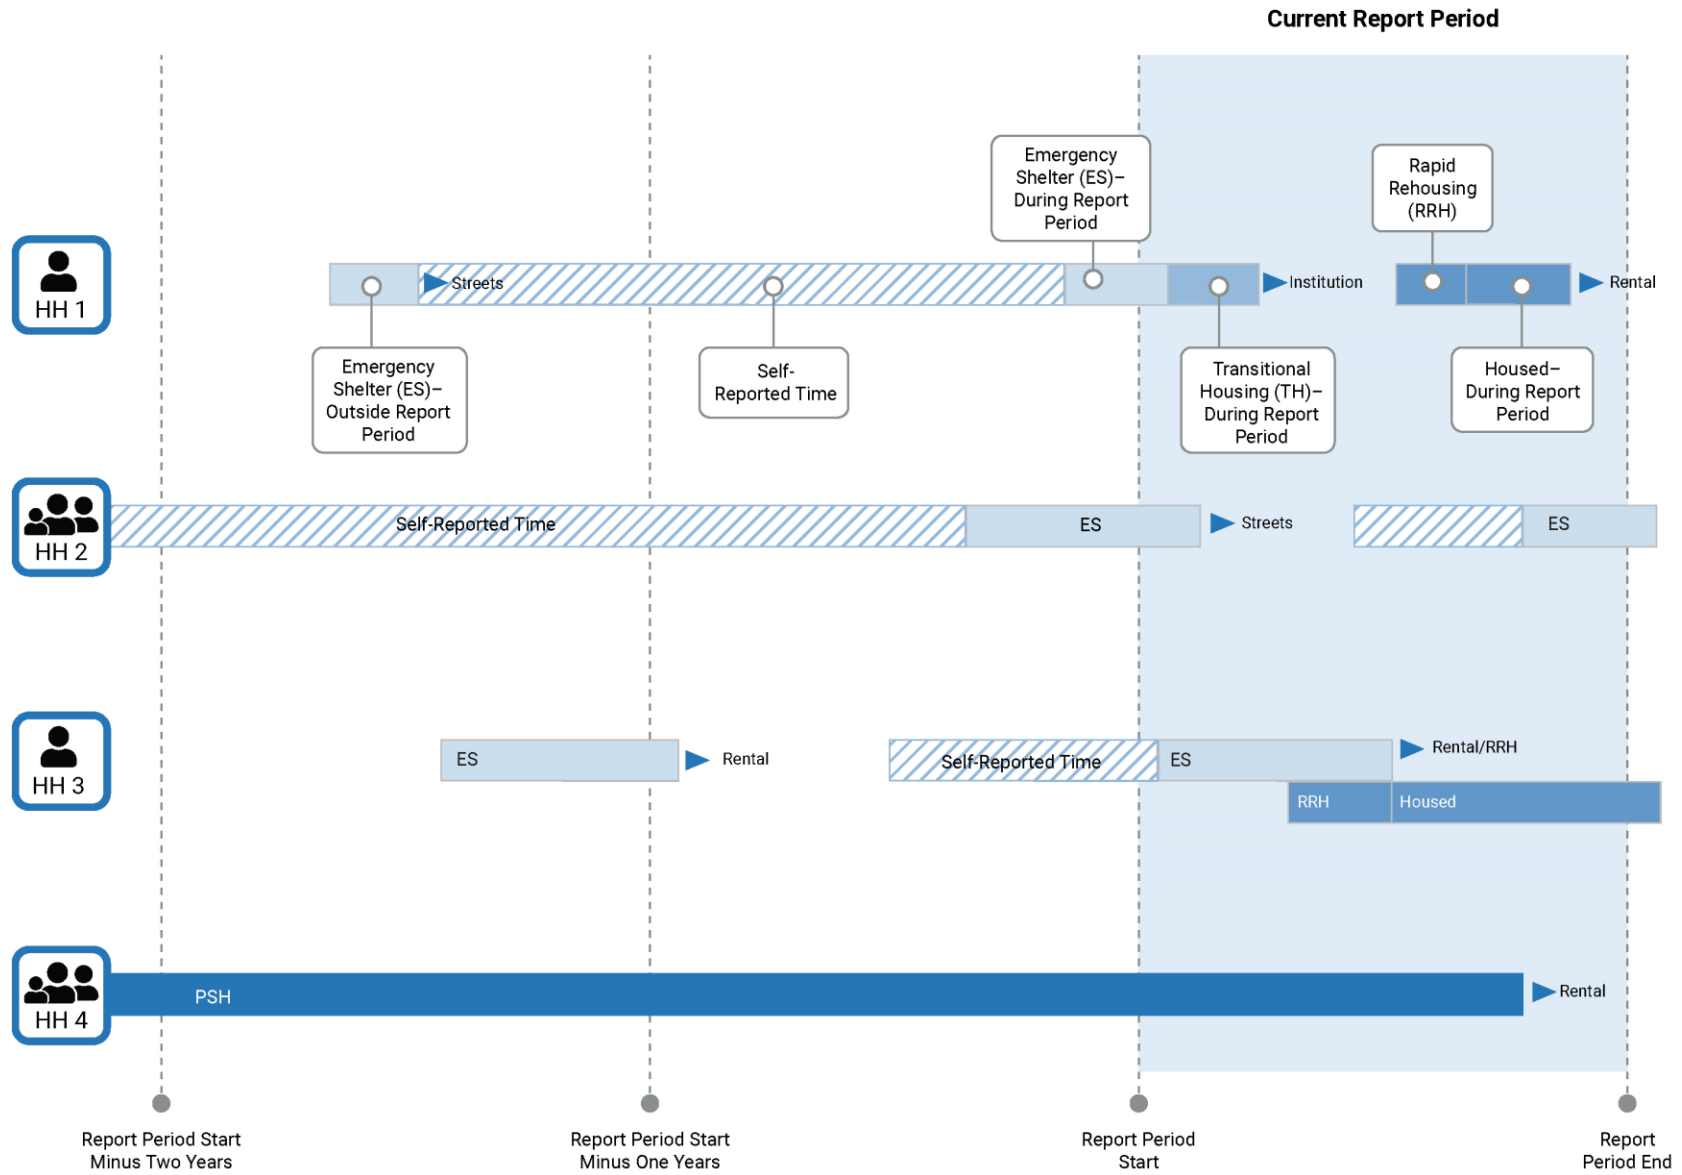

Stella P Universe Graphics

Base Universe

Days Homeless Universe

Exits Universe

Returns Universe, Exit Cohort 1

Returns Universe, Exit Cohort 2

Returns Universe, Exit Cohort 3

Base Universe

4 Households (HH) Served in System

Days Homeless Universe

3 Households (HH) Served in ES, TH, RRH, Pre-PSH

Exits Universe
3 Households (HH) Exited the Homeless System

Returns Universe, Exit Cohort 1
 2 Households (HH) Exited in the 1st 6 months

Timeframe for Returns
 measured in the Current Report
 Period for this exit cohort:
 Within 6 mo of exit

Exit cohort: HH that Exited within
 1st 6 months of Current Report Period

Returns Universe, Exit Cohort 2
 1 Household (HH) Exited in the 12 months before the Current Report Period

Timeframe for Returns measured in the Current Report Period for this exit cohort: within 6 mo of exit, within 12 mo of exit

Returns Universe, Exit Cohort 3

1 Household (HH) Exited between 12 and 24 months prior to the Current Report Period