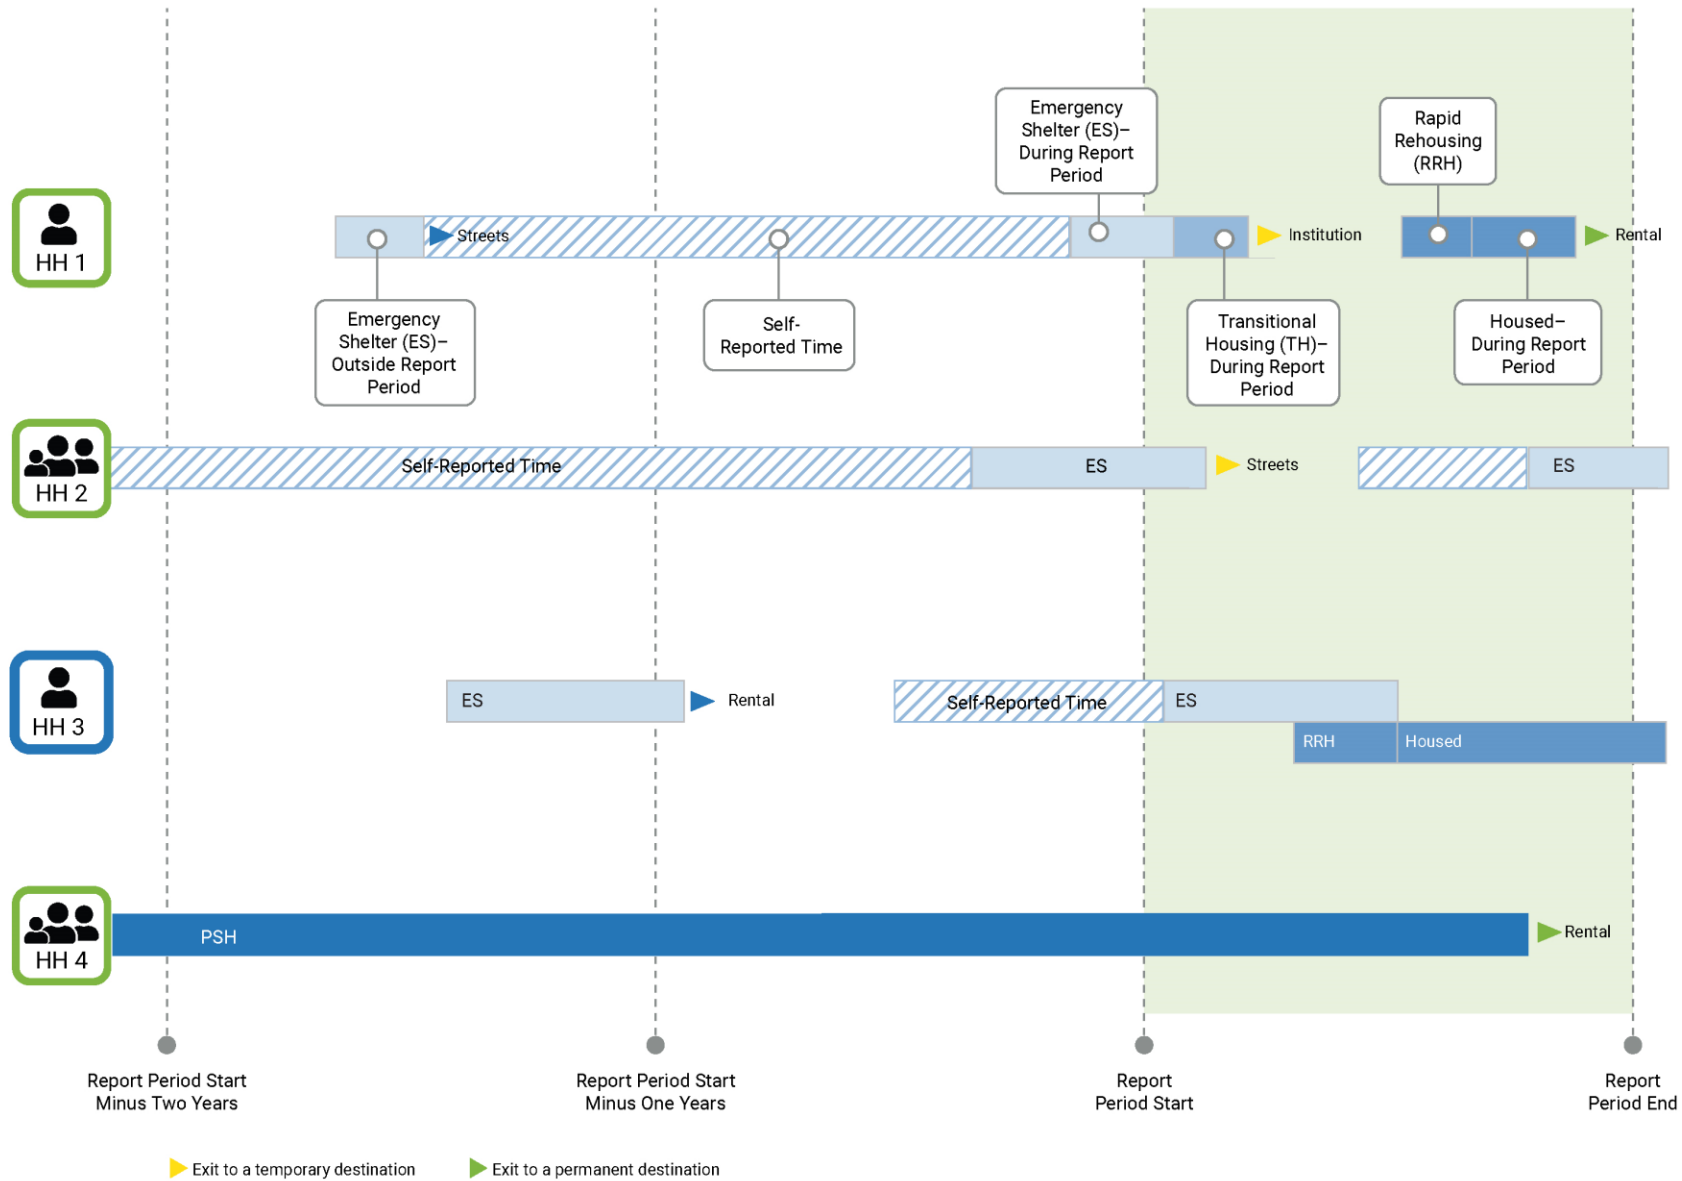

4 Households (HH) Served in System

Days Homeless Universe

3 Households (HH) Served in ES, TH, RRH, Pre-PSH

Exits Universe
3 Households (HH) Exited the Homeless System

Returns Universe, Exit Cohort 1
 2 Households (HH) Exited in the 1st 6 months

Timeframe for Returns
 measured in the Current Report
 Period for this exit cohort:
 Within 6 mo of exit

Exit cohort: HH that Exited within
 1st 6 months of Current Report Period

Returns Universe, Exit Cohort 2
 1 Household (HH) Exited in the 12 months before the Current Report Period

Timeframe for Returns measured in the Current Report Period for this exit cohort: within 6 mo of exit, within 12 mo of exit

Returns Universe, Exit Cohort 3

1 Household (HH) Exited between 12 and 24 months prior to the Current Report Period

Timeframe for Returns measured in the Current Report Period for this exit cohort: HH that Exited 13-24 mo Before Current Report Period

Exit cohort: HH that Exited between 12 and 24 months prior to the Current Report Period