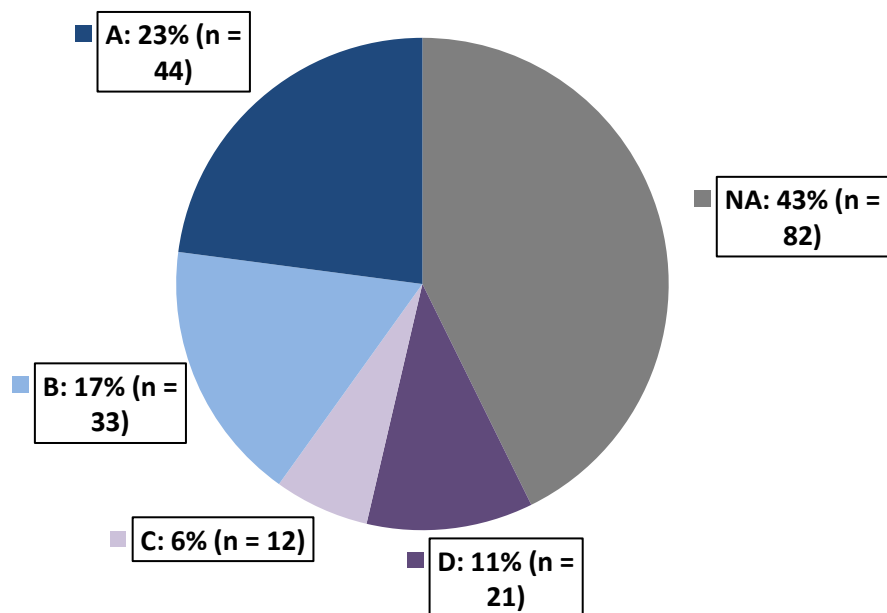

Performance of NSP Investment Clusters (NICs):

Distribution of NICs Sale Price Grade