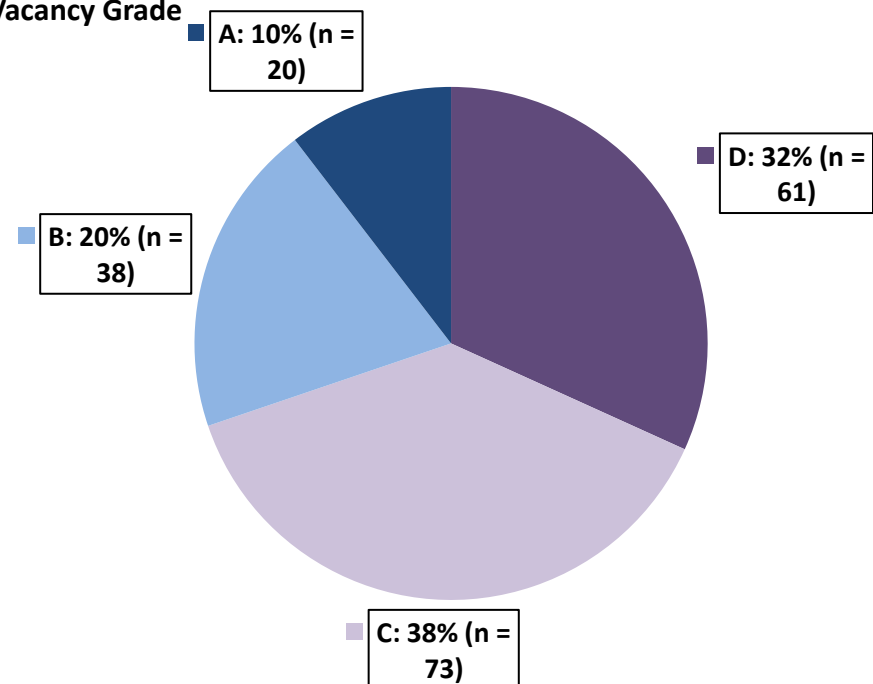

Distribution of NICs Vacancy Grade