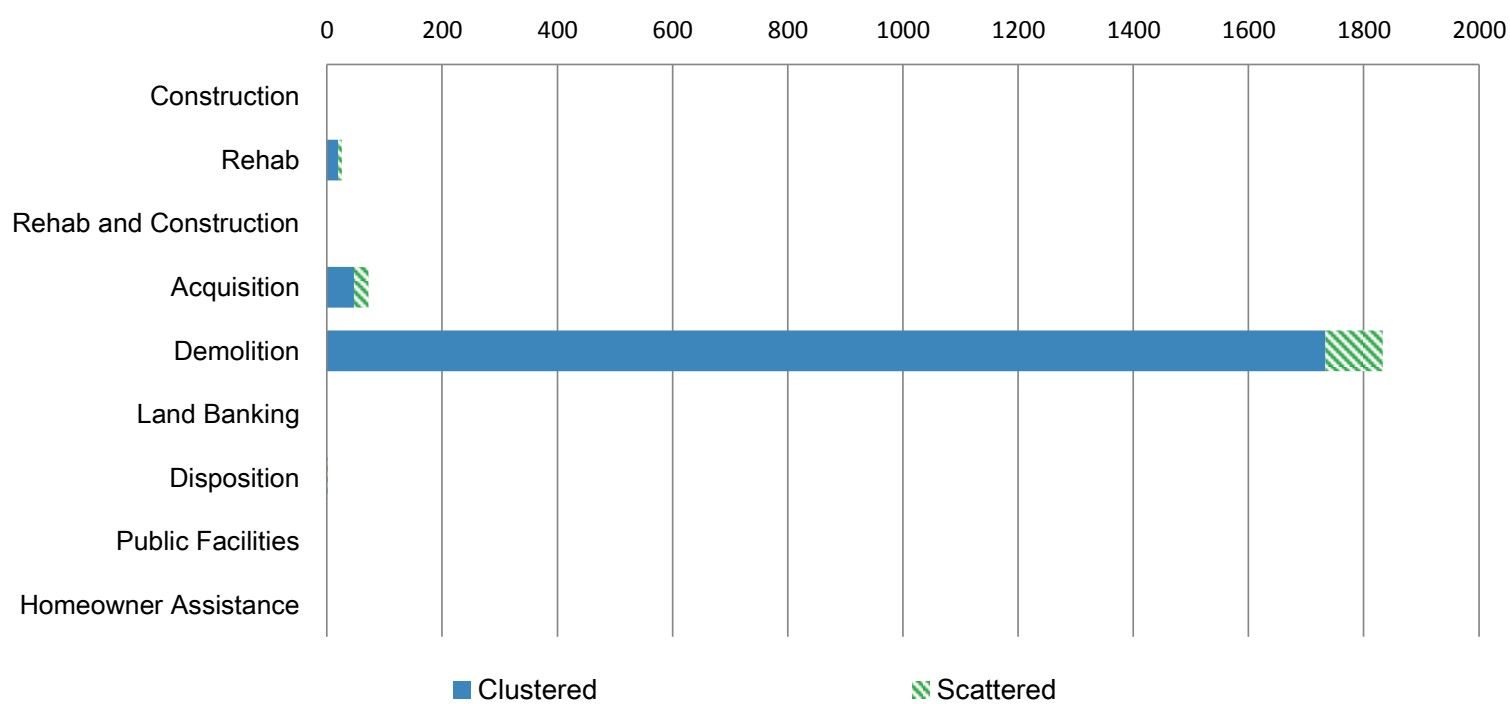

Grantee Report: Detroit, MI Cumulative As Of December 30th, 2013

Summary of NSP Activity: Number of Properties Treated

Activity Type	Clustered	Scattered	Total
Construction	0	0	0
Rehab	19	7	26
Rehab and Construction	0	0	0
Acquisition	47	25	72
Demolition	1733	100	1833
Land Banking	0	0	0
Disposition	0	1	1
Public Facilities	0	0	0
Homeowner Assistance	0	0	0
Total:	1799	133	1932