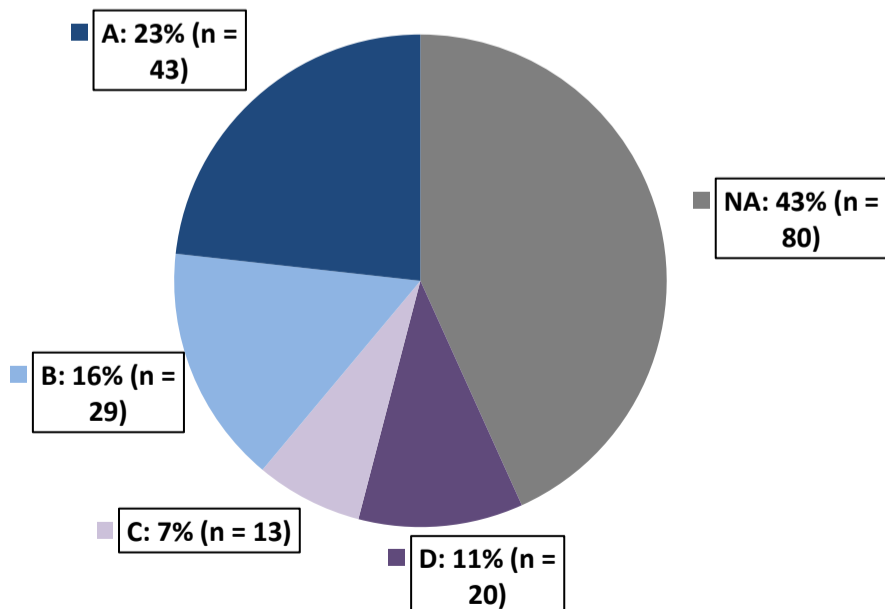

Performance of NSP Investment Clusters (NICs):

**Distribution of NICs
Sale Price Grade**