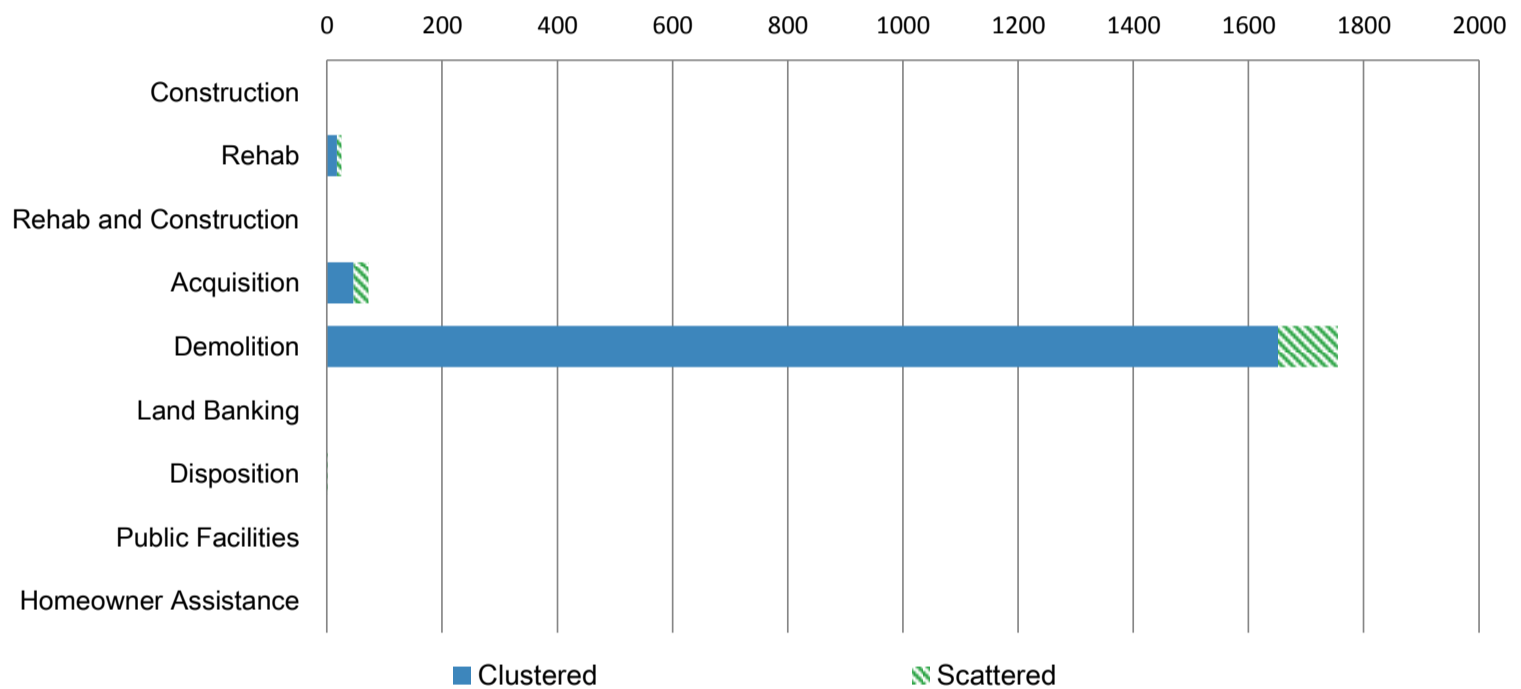

Grantee Report: Detroit, MI Cumulative As Of September 30th, 2013

Summary of NSP Activity: Number of Properties Treated

Activity Type	Clustered	Scattered	Total
Construction	0	0	0
Rehab	17	8	25
Rehab and Construction	0	0	0
Acquisition	46	26	72
Demolition	1651	104	1755
Land Banking	0	0	0
Disposition	0	1	1
Public Facilities	0	0	0
Homeowner Assistance	0	0	0
Total:	1714	139	1853