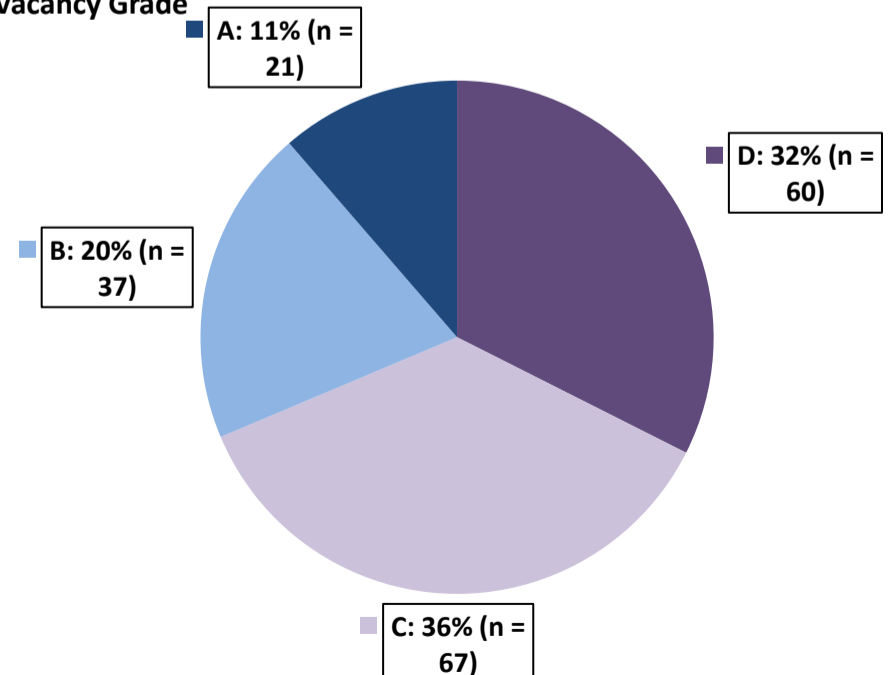

**Distribution of NICs
Vacancy Grade**