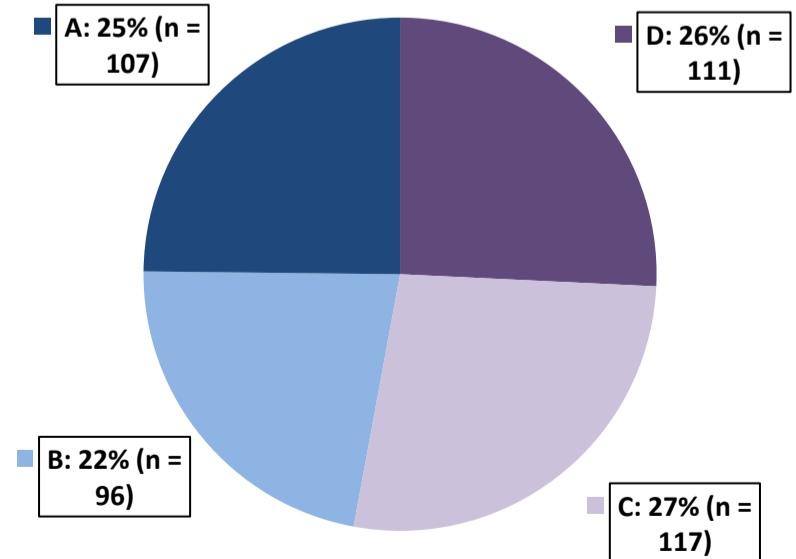

Distribution of NICs Vacancy Grade