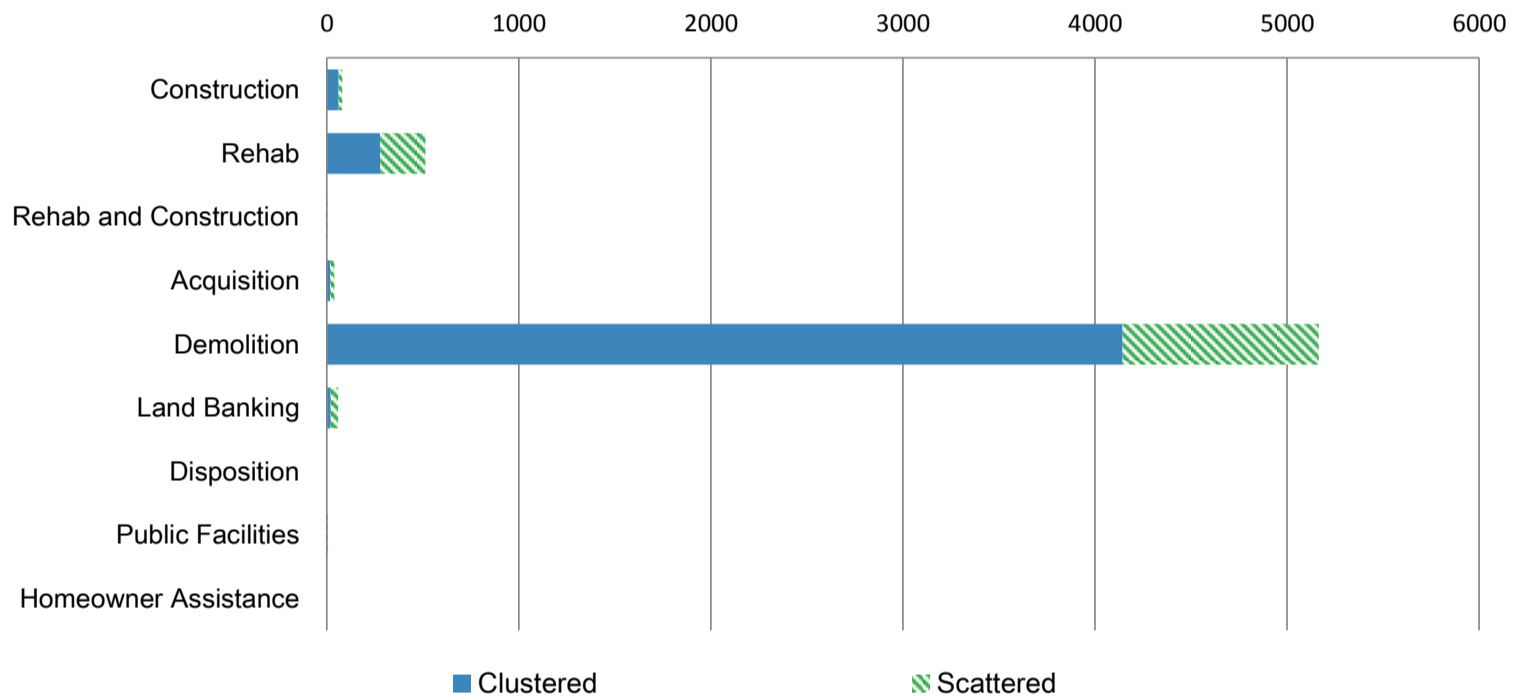

Grantee Report: State of Ohio Cumulative As Of December 30th, 2013

Summary of NSP Activity: Number of Properties Treated

Activity Type	Clustered	Scattered	Total
Construction	61	19	80
Rehab	276	237	513
Rehab and Construction	0	1	1
Acquisition	17	22	39
Demolition	4143	1023	5166
Land Banking	18	40	58
Disposition	0	0	0
Public Facilities	1	1	2
Homeowner Assistance	0	0	0
Total:	4516	1343	5859