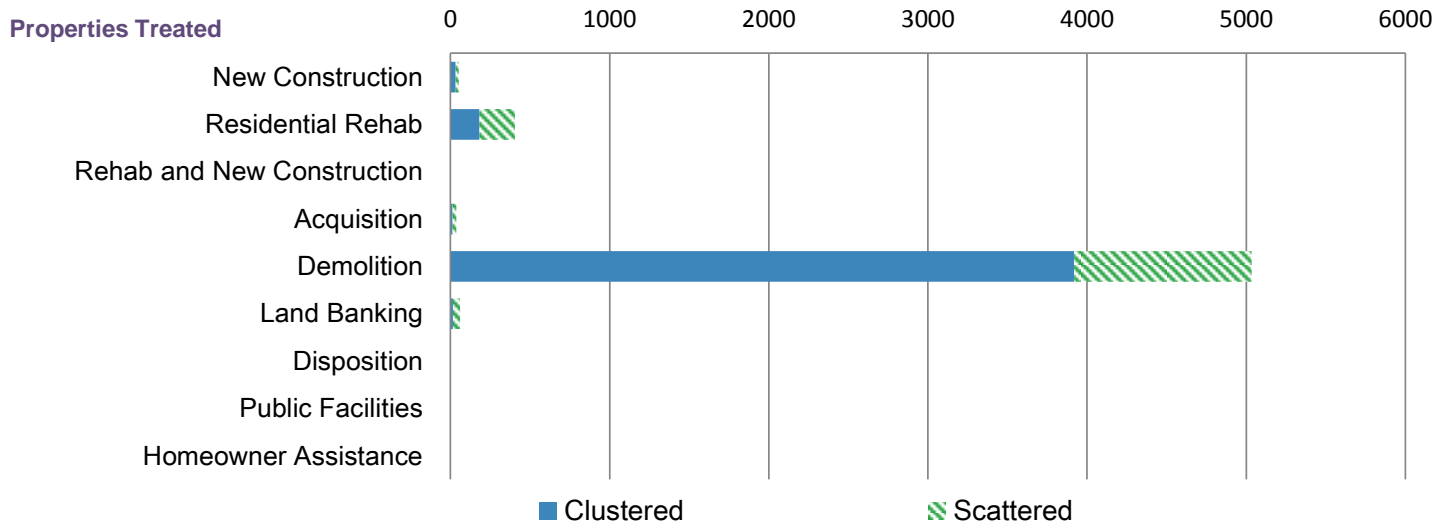

Grantee Report: State of Ohio Cumulative Through September, 2011

Summary of NSP Activity: Number of Properties Treated

Activity Type	Clustered	Scattered	Total
New Construction	32	19	51
Residential Rehab	182	223	405
Rehab and New Construction	0	1	1
Acquisition	14	23	37
Demolition	3918	1115	5033
Land Banking	15	45	60
Disposition	0	0	0
Public Facilities	1	1	2
Homeowner Assistance	0	0	0
Total:	4162	1427	5589